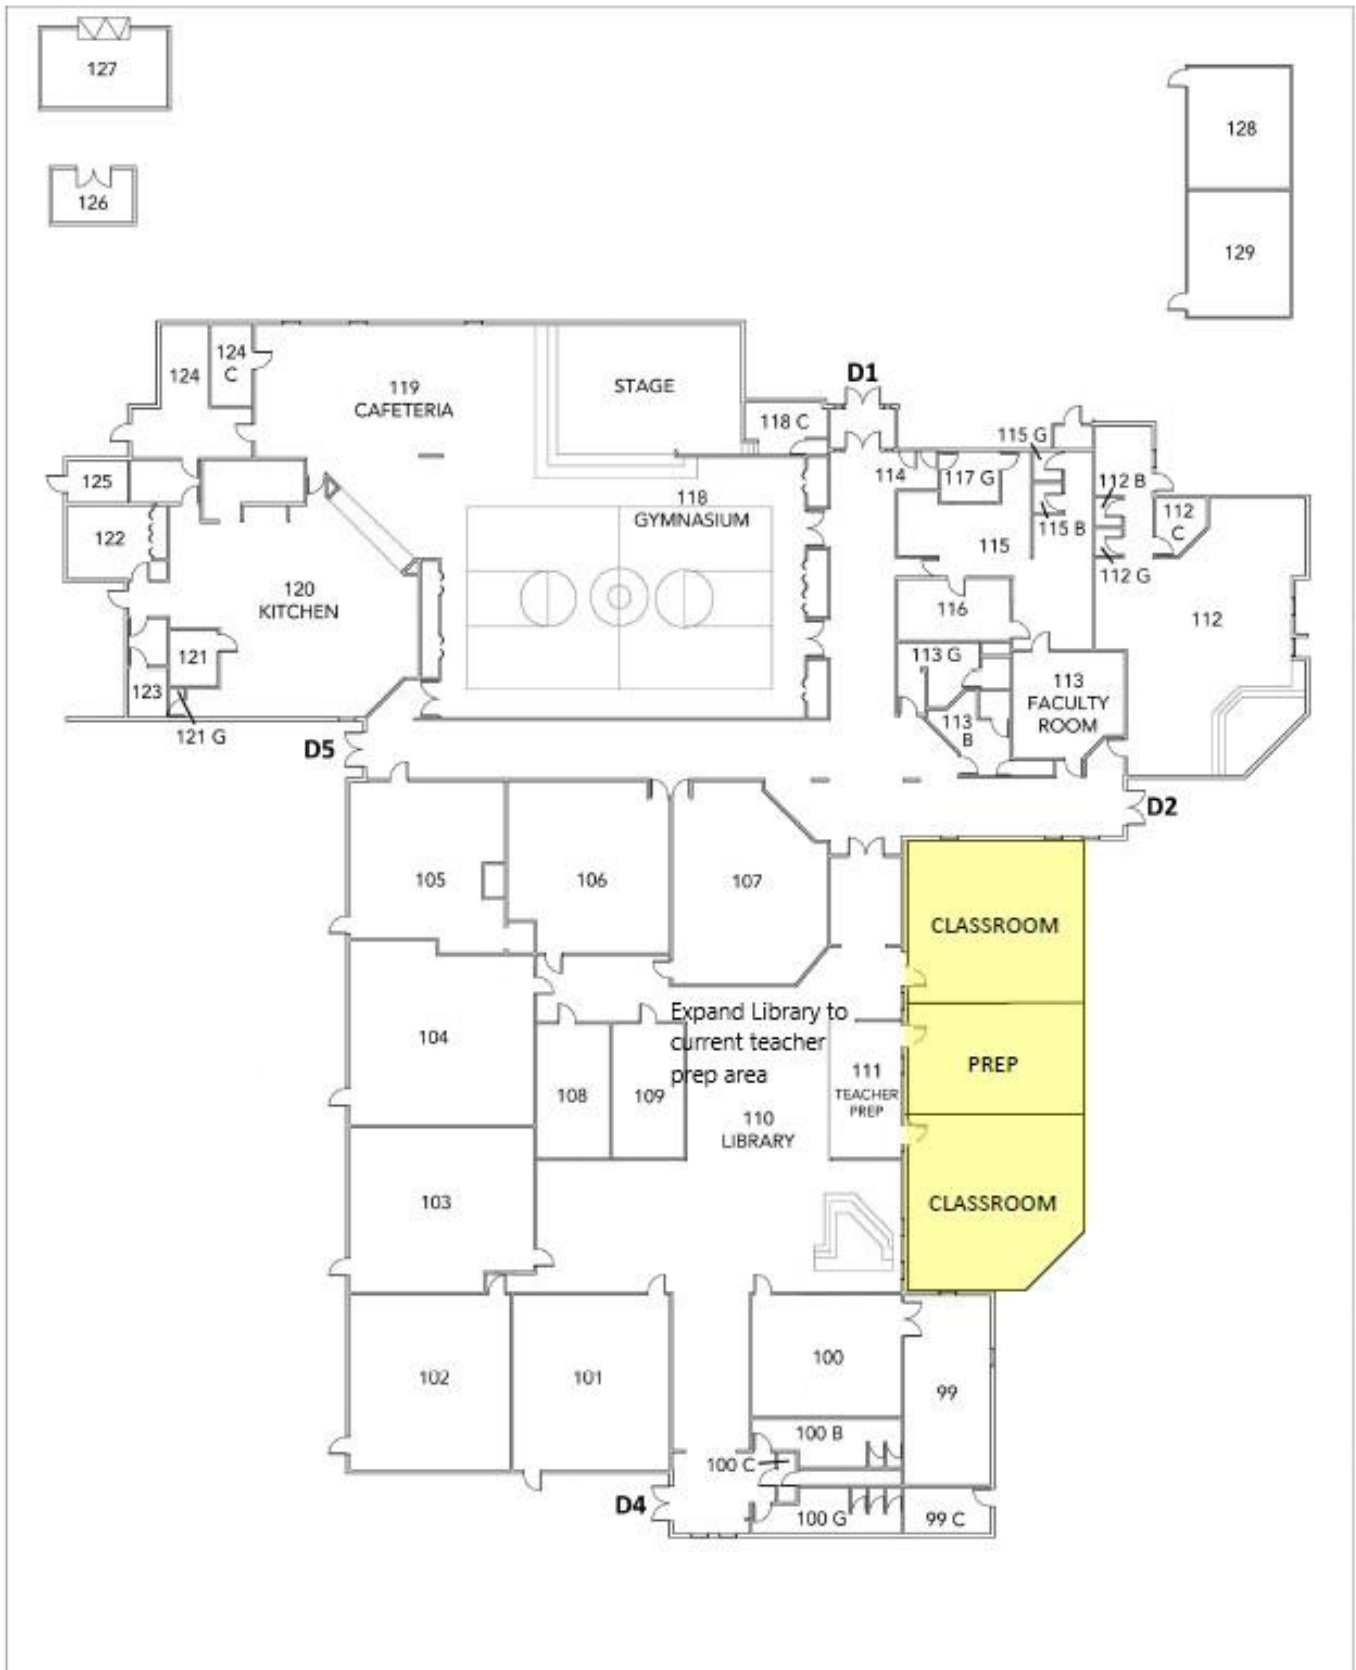

**Emery County School District 2020 Bond Election  
Project Information: Book Cliff Elementary School**

Book Cliff Elementary has utilized a portable classroom unit for many years. This unit is nearing the end of its useful life. A classroom addition will allow for all programs to be held within the main building. The classroom addition is anticipated to include two classrooms and a teacher prep area. It would be built on the north edge of the current building, adjacent to the library. The existing teacher prep area in the library would be removed to allow for an expanded library space.

Safety: These classroom additions will allow all courses to be delivered in the building, which will enhance school safety.

EMERY COUNTY SCHOOL DISTRICT  
 BOOK CLIFF ELEMENTARY